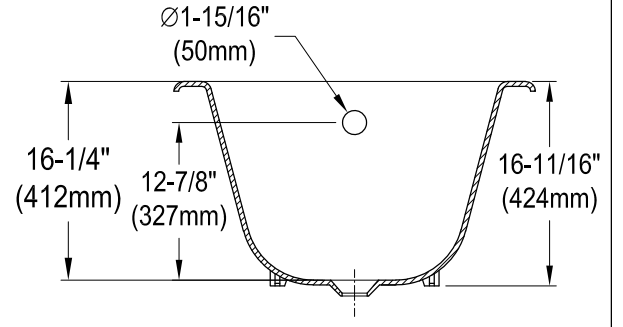

# VCT7D5431B0,1,2,5,6,8,W

54" Cast Iron Clawfoot Tub With 7" Faucet Drillings

M10 x 20 (4 pcs)  
■■■■

Section A-A