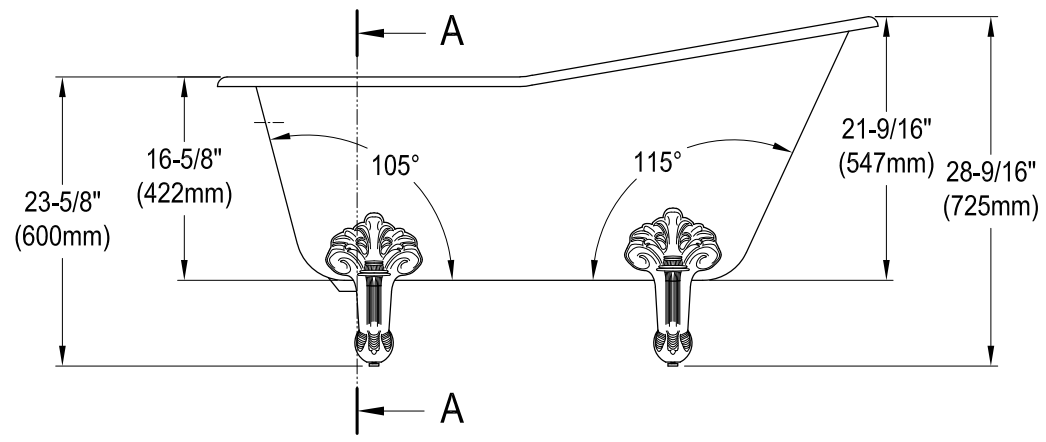

# VCT7D5431B0,1,2,5,6,8,W

54" Cast Iron Clawfoot Tub With 7" Faucet Drillings

M10 x 20 (4 pcs)  
■■■■

Section A-A