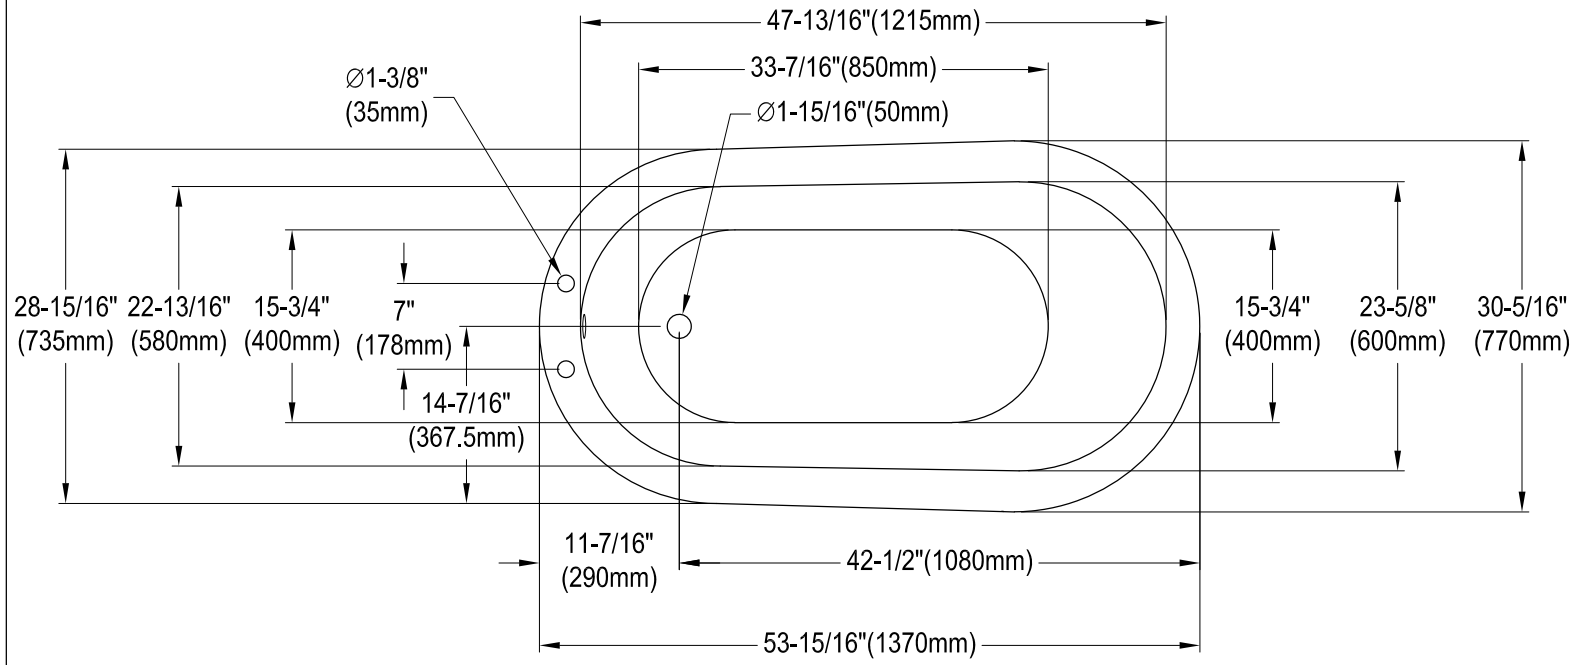

# VCT7D5431B0,1,2,5,6,8,W

54" Cast Iron Clawfoot Tub With 7" Faucet Drillings

M10 x 20 (4 pcs)  
■■■■

Section A-A